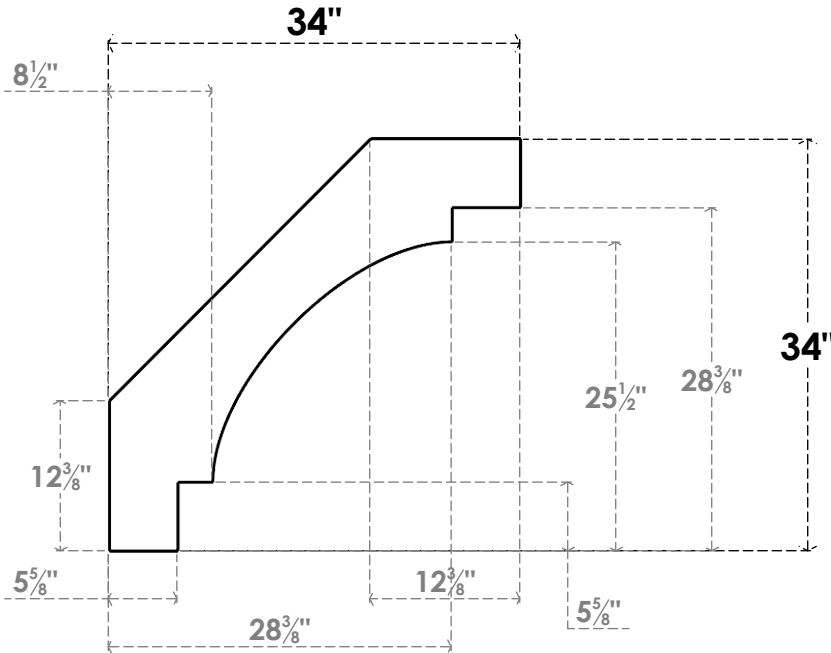

ITEM NUMBER: BRCPC040X34000X34000MRC

4"W X 34"D X 34"H MERCED ARCHITECTURAL GRADE PVC CLOSED KNEE BRACE

SIDE PROFILE

FRONT PROFILE

ISOMETRIC

EKENA MILLWORK
2300 WEST MAIN ST.
CLARKSVILLE, TX 75426
TOLL FREE: 866-607-0453
WWW.EKENAMILLWORK.COM