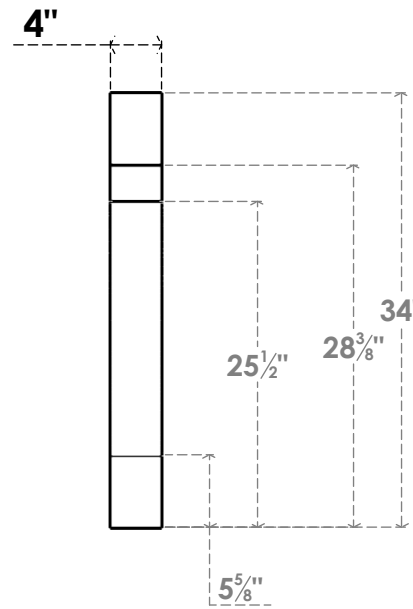

ITEM NUMBER: BRCPC040X34000X34000MRC

4"W X 34"D X 34"H MERCED ARCHITECTURAL GRADE PVC CLOSED KNEE BRACE

SIDE PROFILE

FRONT PROFILE

ISOMETRIC

EKENA MILLWORK
2300 WEST MAIN ST.
CLARKSVILLE, TX 75426
TOLL FREE: 866-607-0453
WWW.EKENAMILLWORK.COM

NOTES

1. INSTALLATION TO BE COMPLETED IN ACCORDANCE WITH MANUFACTURER'S SPECIFICATIONS.
2. DRAWING MAY NOT BE TO SCALE
3. THIS DRAWING IS INTENDED FOR DESIGN AND PLANNING PURPOSES ONLY.
4. ALL INFORMATION CONTAINED HEREIN WAS CURRENT AT THE TIME OF DEVELOPMENT BUT MUST BE REVIEWED AND APPROVED BY THE PRODUCT MANUFACTURER TO BE CONSIDERED ACCURATE.
5. ARCHITECTURAL GRADE PVC PRODUCTS ARE MADE FROM EXPANDED CELLULAR PVC AND COME NATURALLY WHITE BUT MAY BE PAINTED